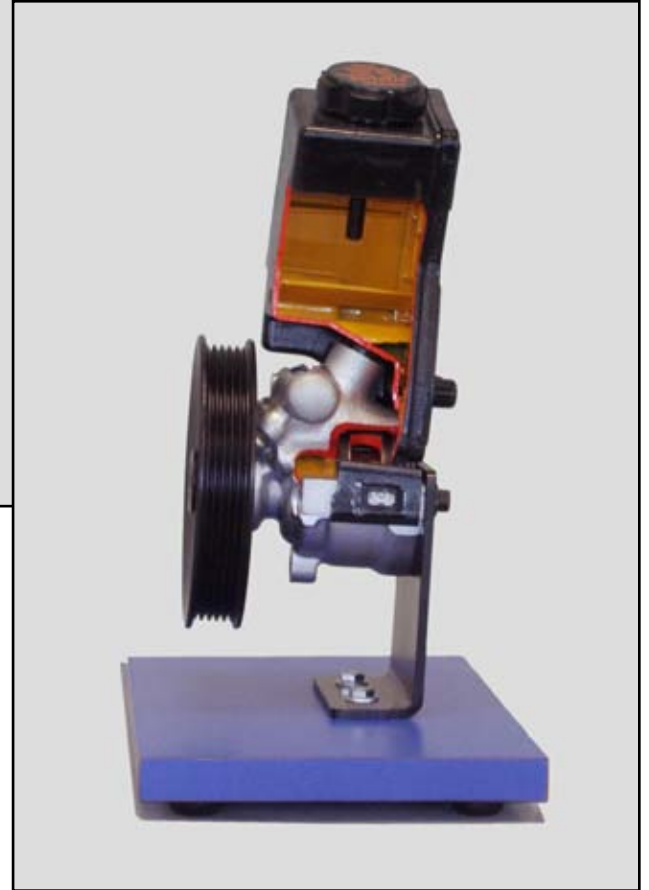

Power Steering Pump Cutaway (model 506)

The Power Steering Pump Cutaway (model 506) trainer is a cutaway of an actual power steering pump that shows internal components, allowing for demonstration of pulley operation.

Features:

- Late Model Recycled Power Steering Pump
- Hand Crank
- Rotating Power Steering Pump Pulley
- Mounted on a Laminate Base

Call Now to Place your Order (Press 2 for Sales)

ATech Training, Inc.
12290 Chandler Drive • Walton, KY 41094
Toll Free: 1-888-738-9924
Phone: 859-485-7229 • Fax: 859-485-7299
E-mail: sales@atechtraining.com
www.atechtraining.com