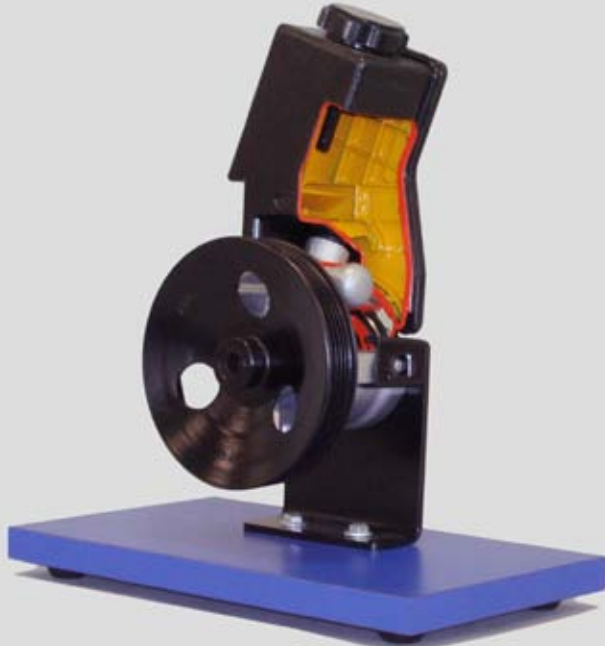

Power Steering Pump Cutaway (model 506)

The Power Steering Pump Cutaway (model 506) trainer is a cutaway of an actual power steering pump that shows internal components, allowing for demonstration of pulley operation.

Features:

- Late Model Recycled Power Steering Pump
- Hand Crank
- Rotating Power Steering Pump Pulley
- Mounted on a Laminate Base

Call Now to Place your Order (Press 2 for Sales)

ATech Training, Inc.
12290 Chandler Drive • Walton, KY 41094
Toll Free: 1-888-738-9924
Phone: 859-485-7229 • Fax: 859-485-7299
E-mail: sales@atechtraining.com
www.atechtraining.com