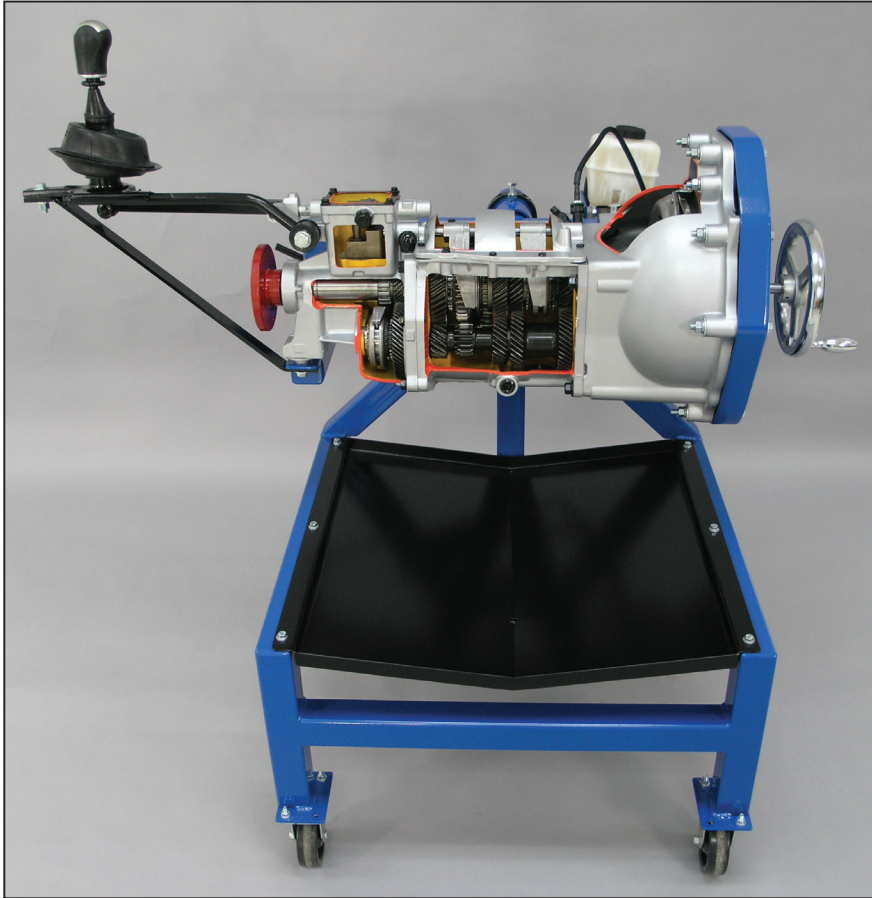

## Manual Transmission (RWD) Cutaway (model 130)

This trainer presents a Rear Wheel Manual Transmission that allows for demonstration of shifting and clutch operation.

### Features:

- Late-model “Recycled” Manual Transmission
- Operating clutch
- Gear shift
- Handles to operate clutch and rotate gear shafts
- Powder-coated frame
- NATEF Record Keeping Sheets and Reference Books Included.
- Service Manual Available (model 1215)