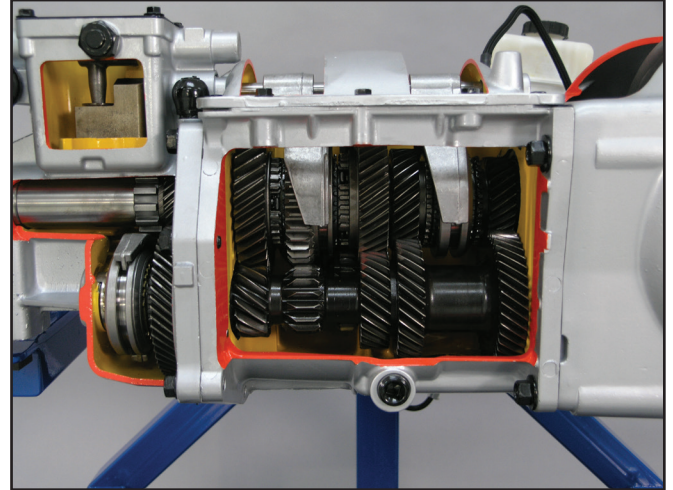

## Manual Transmission (RWD) Cutaway (model 130)

This trainer presents a Rear Wheel Manual Transmission that allows for demonstration of shifting and clutch operation.

### Features:

- Late-model “Recycled” Manual Transmission
- Operating clutch
- Gear shift
- Handles to operate clutch and rotate gear shafts
- Powder-coated frame
- NATEF Record Keeping Sheets and Reference Books Included.
- Service Manual Available (model 1215)