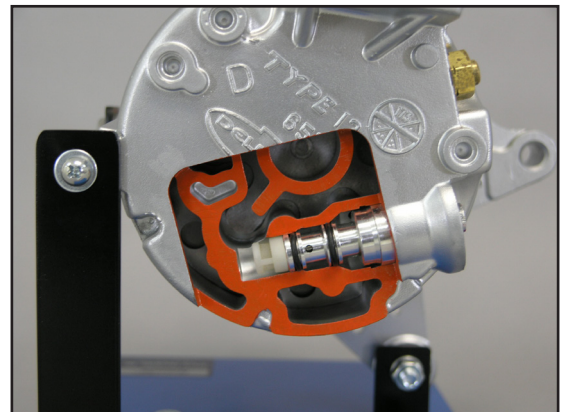

A/C Compressor Cutaway (model 382)

The A/C Compressor Cutaway (model 382) provides a hands-on experience. The cutaway shows the internal components of a Variable Displacement A/C Compressor.

Features:

- Variable Displacement A/C Compressor
- Hand Crank
- Laminate Base