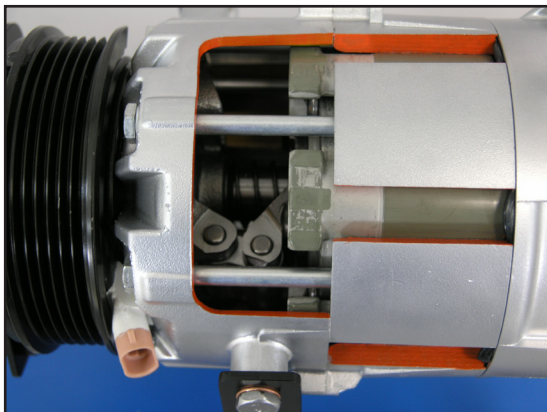

A/C Compressor Cutaway (model 382)

The A/C Compressor Cutaway (model 382) provides a hands-on experience. The cutaway shows the internal components of a Variable Displacement A/C Compressor.

Features:

- Variable Displacement A/C Compressor
- Hand Crank
- Laminate Base