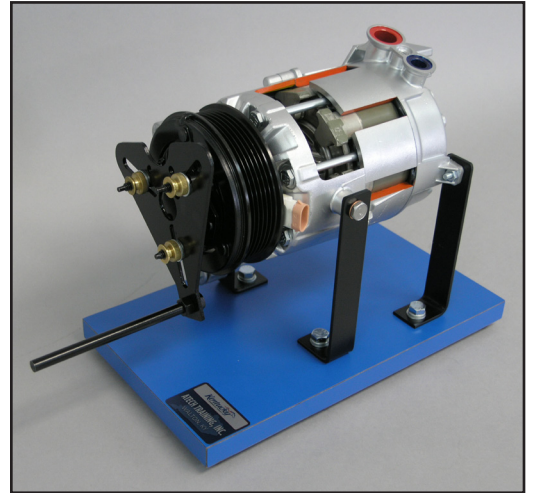

A/C Compressor Cutaway (model 382)

The A/C Compressor Cutaway (model 382) provides a hands-on experience. The cutaway shows the internal components of a Variable Displacement A/C Compressor.

Features:

- Variable Displacement A/C Compressor
- Hand Crank
- Laminate Base